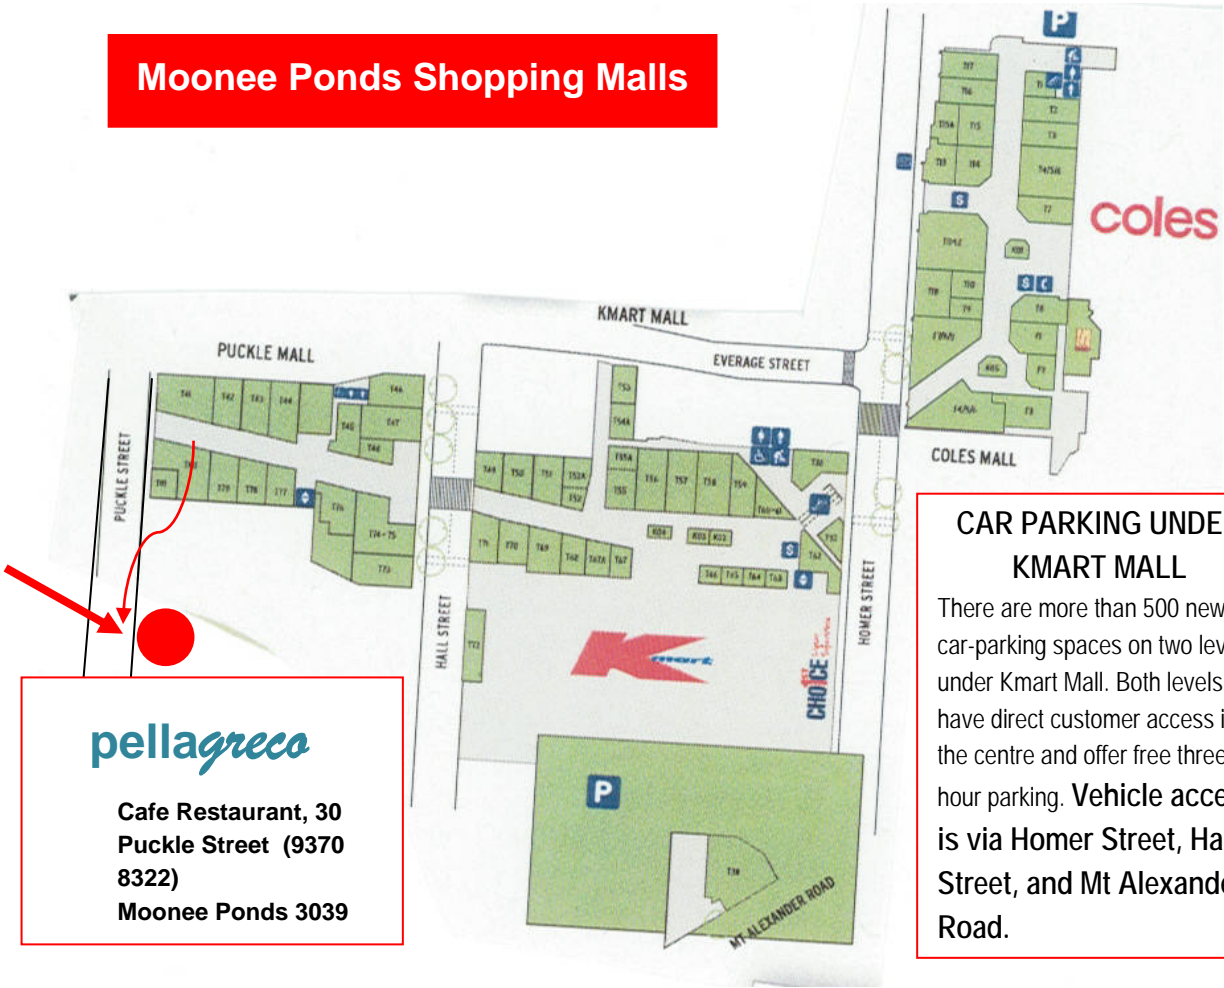

Moonee Ponds Shopping Malls

pellagrec
Cafe Restaurant, 30
Puckle Street (9370
8322)
Moonee Ponds 3039

**CAR PARKING UNDER
KMART MALL**
There are more than 500 new
car-parking spaces on two levels
under Kmart Mall. Both levels
have direct customer access into
the centre and offer free three-
hour parking. **Vehicle access**
is via Homer Street, Hall
Street, and Mt Alexander
Road.